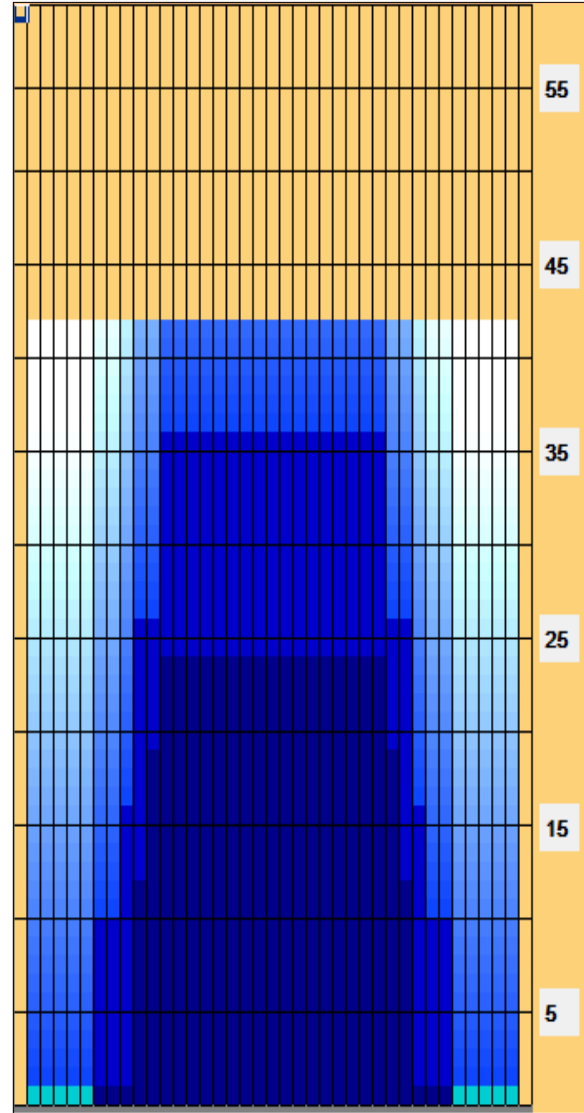

2023 USBC Jr. Gold - Survivor

Oil Pattern Distance: 42 Feet   **Reverse Brush Drop:** 42 Feet   **Oil Per Board:** 50 uL
Forward Oil Total: 12.45 mL   **Reverse Oil Total:** 13.75 mL   **Volume Oil Total:** 26.2 mL
Forward Boards Crossed: 249 Boards   **Reverse Boards Crossed:** 275 Boards   **Total Boards Crossed:** 524 Boards

	Start	Stop	Loads	Speed	Crossed	Start	End	Feet	T.Oil
1	2L	2R	2	14	74	0.0	1.9	1.9	3700
2	10L	10R	4	18	84	1.9	12.1	10.2	4200
3	11L	11R	3	18	57	12.1	19.7	7.6	2850
4	12L	12R	2	18	34	19.7	24.8	5.1	1700
5	2L	2R	0	18	0	24.8	42.0	17.2	0

	Start	Stop	Loads	Speed	Crossed	Start	End	Feet	T.Oil
1	2L	2R	0	30	0	42.0	36.0	-6.0	0
2	12L	12R	4	18	68	36.0	25.8	-10.2	3400
3	10L	10R	4	18	84	25.8	15.6	-10.2	4200
4	9L	9R	3	14	69	15.6	9.7	-5.9	3450
5	7L	7R	2	10	54	9.7	6.9	-2.8	2700
6	2L	2R	0	10	0	6.9	0.0	-6.9	0

Conditioner:
Type In or Select One

TransferType:
Type In or Select One

- Forward
- Reverse
- Combined
- Buff